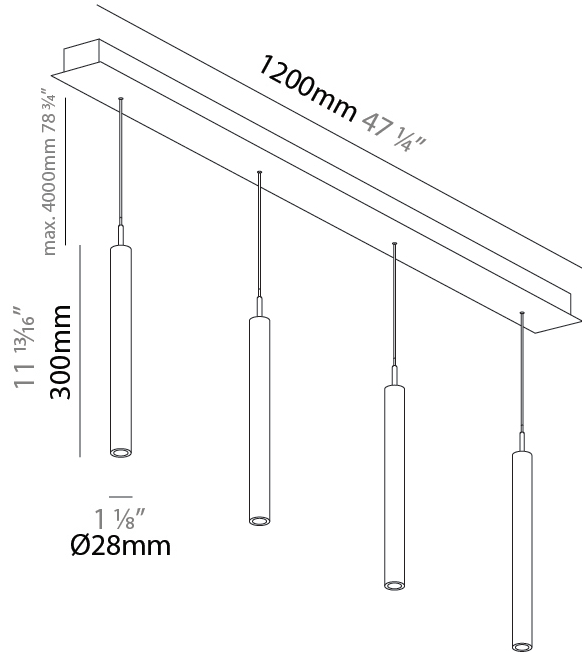

GENERAL

Series: G-Mini Channel
Subseries: G-Mini Channel Hangover
Brand: Prolight
Division: Architectural
Mounting Type: Suspension
Mounting Location: Ceiling
Subcategory: Spots

PHYSICAL

Shape: Cylinder
Diameter (mm): 28
Diameter (in): 1 1/8
Length (mm): 1200
Length (in): 47 1/4
Height (mm): 300
Height (in): 11 13/16
Light Distribution: Direct
Diffuser: Shine Ring - NOR / OPL / YEL / ORA / RED / BLU / GRN
Fixture Finish: SSR / BKV / CWI / CRY / HAB / UFT / ITA / RUA / FTG / MYG / LOD / PUS / FRO / FUP / KIA / POP / BLS / SPG / MEY / GOH / GUM / CHC / COM / ABZ / JAG / OBR / MOS / ROR
Accent Finish: NOF / COP / MIR / SSS
Fixture Material: Extruded Aluminum / Steel
Cable Details: 2,000mm/78 3/4" / 4,000mm/157 1/2" - Cable, Black, Green, Orange, Red, White

ELECTRICAL

Lamp Type: LED (Zhaga Standard)
Input Wattage (W): 26
Total Output Wattage (W): 23.7
Dimming: Tri-Mode (Non-Dimming and Phase Dimming (120Vac only) and 0-10V Dimming)
Driver Included: Yes
Driver Location: Integrated
Driver Type: Constant Current - Universal
Driver Class: Class 2
Input Voltage (V): 120 - 277

LED

Color Temperature (°K): 2700 / 3000 / 3500 / 4000
Max. Delivered Lumen (lm): 1546 / 1615 / 1705 / 1751
Nominal Lumen (lm): 1840 / 1949 / 2057 / 2112
CRI: >90 CRI
Lamp Life (hrs): 50000

OPTICAL

Beam Angle: 20 / 26 / 56

RATINGS AND CERTIFICATIONS

Certified By: Certified for North American Standards
IP rating: IP20