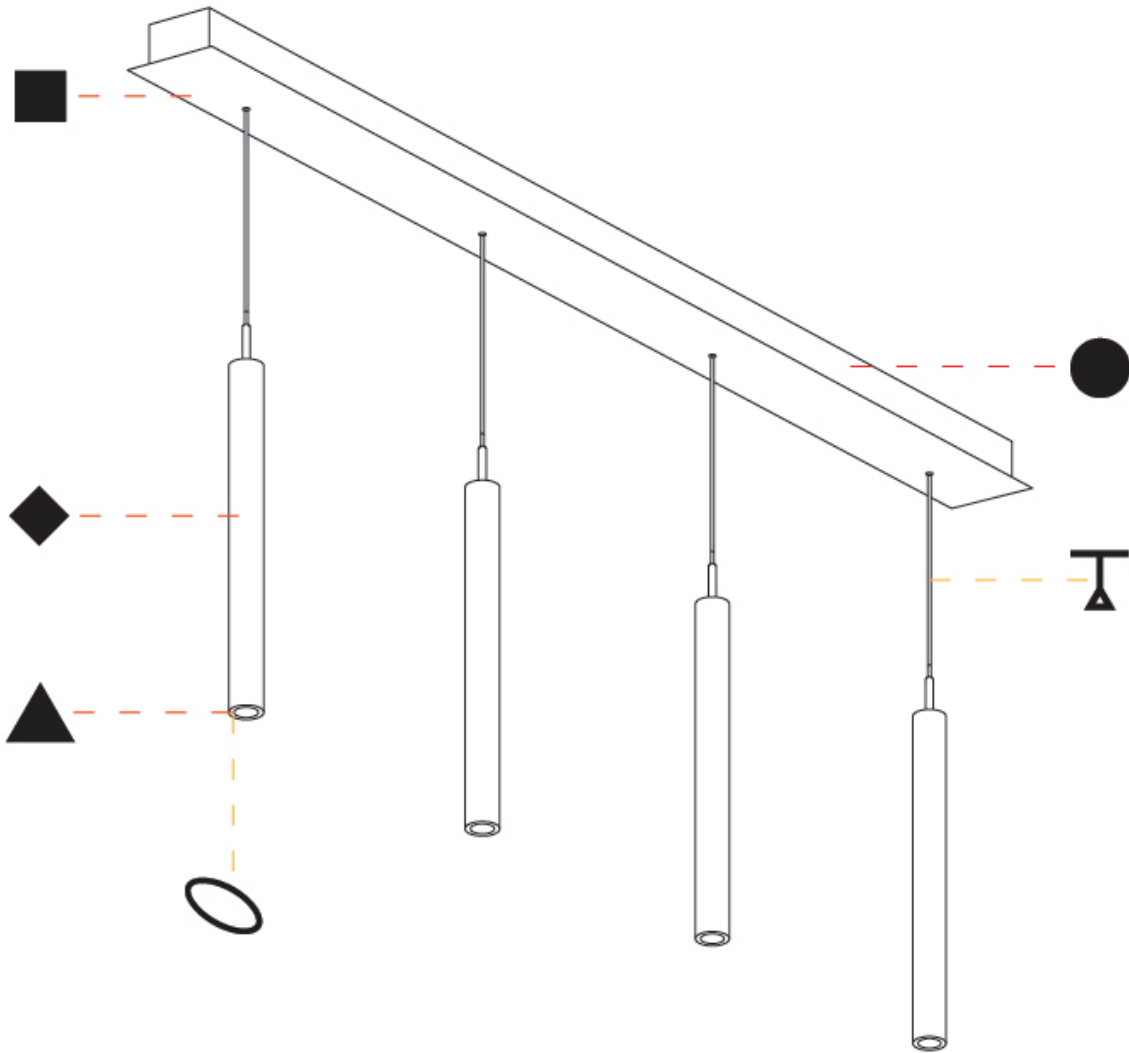

G-MINI CHANNEL HANGOVER SUSPENSION

A300616-

PROJECT _____

TYPE _____

SPECIFIER _____

QUANTITY _____

DATE _____

A