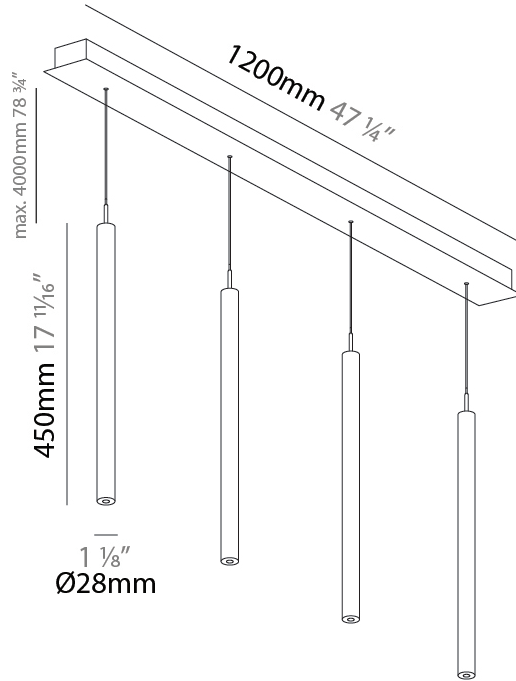

GENERAL

Series: G-Mini Channel
Subseries: G-Mini Channel Hangover
Brand: Prolight
Division: Architectural
Mounting Type: Suspension
Mounting Location: Ceiling
Subcategory: Spots

PHYSICAL

Shape: Cylinder
Diameter (mm): 28
Diameter (in): 1 1/8
Length (mm): 1200
Length (in): 47 1/4
Height (mm): 450
Height (in): 17 11/16
Light Distribution: Direct
Diffuser: Shine Ring - NOR / OPL / YEL / ORA / RED / BLU / GRN
Fixture Finish: SSR / BKV / CWI / CRY / HAB / UFT / ITA / RUA / FTG / MYG / LOD / PUS / FRO / FUP / KIA / POP / BLS / SPG / MEY / GOH / GUM / CHC / COM / ABZ / JAG / OBR / MOS / ROR
Accent Finish: NOF / COP / MIR / SSS
Fixture Material: Extruded Aluminum / Steel
Cable Details: 2,000mm/78 3/4" / 4,000mm/157 1/2" - Cable, Black, Green, Orange, Red, White

ELECTRICAL

Lamp Type: LED (Zhaga Standard)
Input Wattage (W): 26
Total Output Wattage (W): 23.7
Dimming: Tri-Mode (Non-Dimming and Phase Dimming (120Vac only) and 0-10V Dimming)
Driver Included: Yes
Driver Location: Integrated
Driver Type: Constant Current - Universal
Driver Class: Class 2
Input Voltage (V): 120 - 277

LED

Color Temperature (°K): 2700 / 3000 / 3500 / 4000
Max. Delivered Lumen (lm): 1557 / 1421 / 1499 / 1450
Nominal Lumen (lm): 1840 / 1949 / 2057 / 2112
CRI: >90 CRI
Lamp Life (hrs): 50000

OPTICAL

Beam Angle: 32 / 58

RATINGS AND CERTIFICATIONS

Certified By: Certified for North American Standards
IP rating: IP20